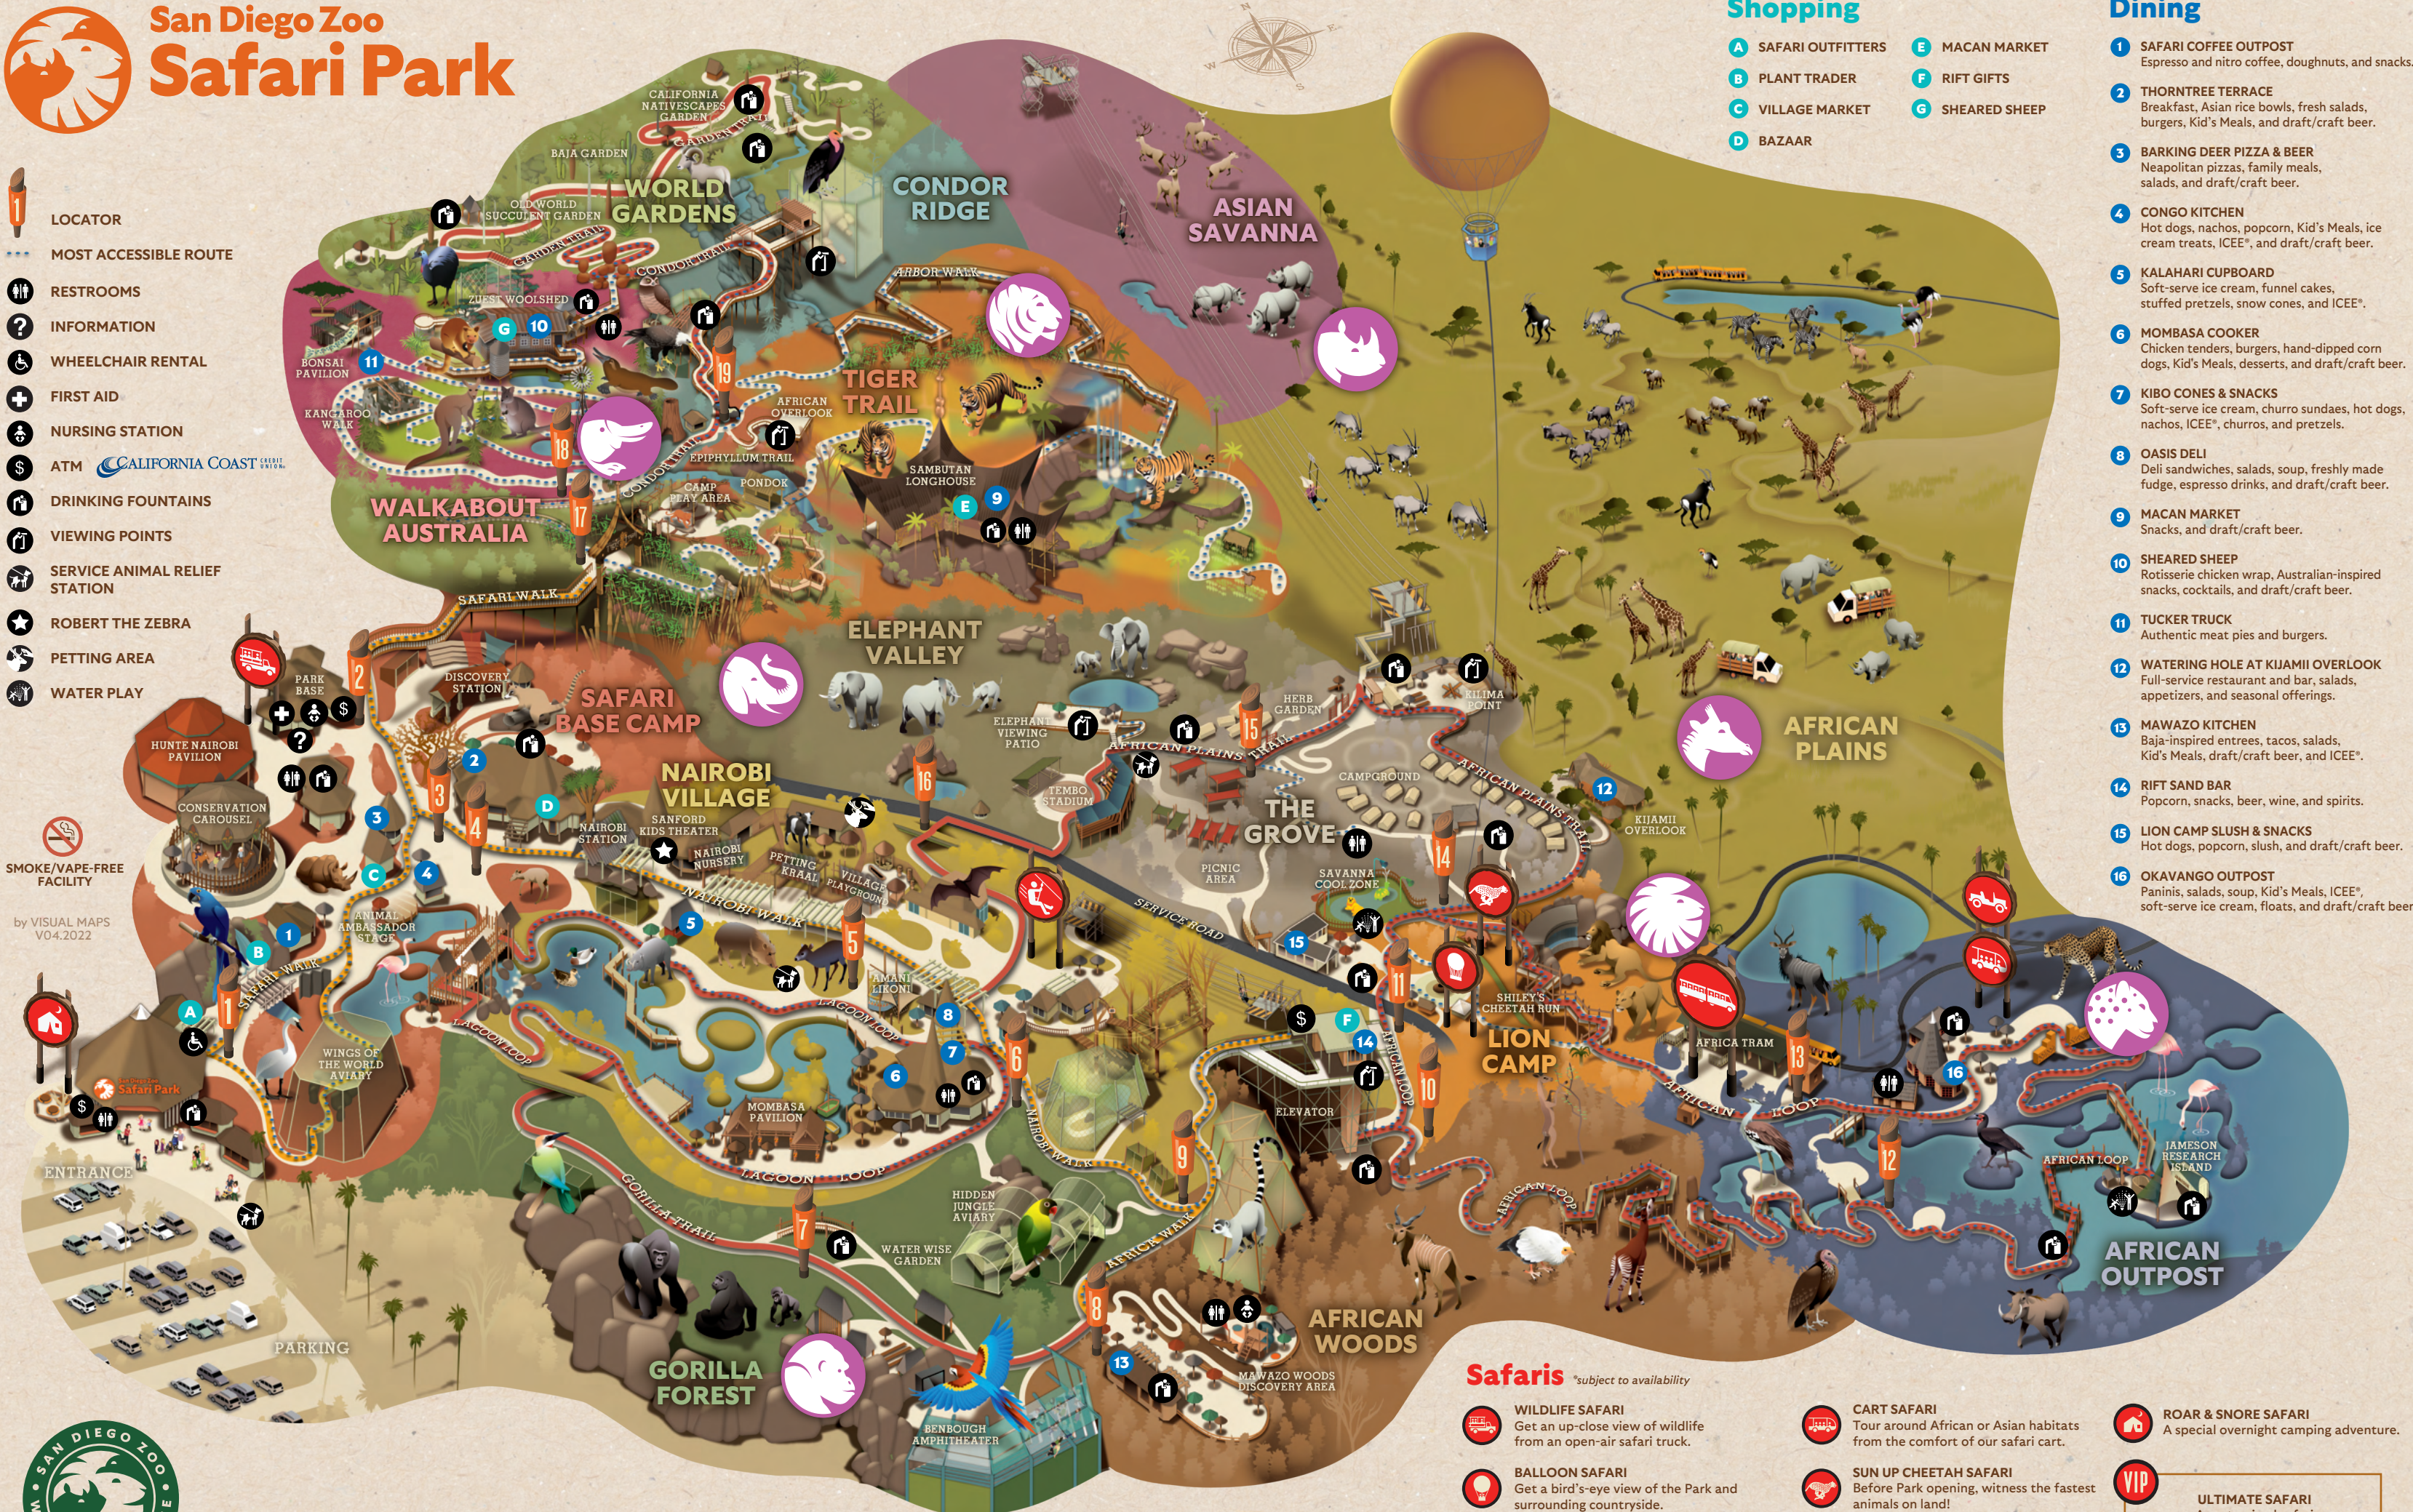

San Diego Zoo Safari Park

- LOCATOR
- MOST ACCESSIBLE ROUTE
- RESTROOMS
- INFORMATION
- WHEELCHAIR RENTAL
- FIRST AID
- NURSING STATION
- ATM
- DRINKING FOUNTAINS
- VIEWING POINTS
- SERVICE ANIMAL RELIEF STATION
- ROBERT THE ZEBRA
- PETTING AREA
- WATER PLAY

SMOKE/VAPE-FREE FACILITY

by VISUAL MAPS
V04.2022

Shopping

A SAFARI OUTFITTERS	E MACAN MARKET
B PLANT TRADER	F RIFT GIFTS
C VILLAGE MARKET	G SHEARED SHEEP
D BAZAAR	

Dining

1. **1 SAFARI COFFEE OUTPOST**
   Espresso and nitro coffee, doughnuts, and snacks.
2. **2 THORNTREE TERRACE**
   Breakfast, Asian rice bowls, fresh salads, burgers, Kid's Meals, and draft/craft beer.
3. **3 BARKING DEER PIZZA & BEER**
   Neapolitan pizzas, family meals, salads, and draft/craft beer.
4. **4 CONGO KITCHEN**
   Hot dogs, nachos, popcorn, Kid's Meals, ice cream treats, ICEE®, and draft/craft beer.
5. **5 KALAHARI CUPBOARD**
   Soft-serve ice cream, funnel cakes, stuffed pretzels, snow cones, and ICEE®.
6. **6 MOMBASA COOKER**
   Chicken tenders, burgers, hand-dipped corn dogs, Kid's Meals, desserts, and draft/craft beer.
7. **7 KIBO CONES & SNACKS**
   Soft-serve ice cream, churro sundaes, hot dogs, nachos, ICEE®, churros, and pretzels.
8. **8 OASIS DELI**
   Deli sandwiches, salads, soup, freshly made fudge, espresso drinks, and draft/craft beer.
9. **9 MACAN MARKET**
   Snacks, and draft/craft beer.
10. **10 SHEARED SHEEP**
    Rotisserie chicken wrap, Australian-inspired snacks, cocktails, and draft/craft beer.
11. **11 TUCKER TRUCK**
    Authentic meat pies and burgers.
12. **12 WATERING HOLE AT KIJAMII OVERLOOK**
    Full-service restaurant and bar, salads, appetizers, and seasonal offerings.
13. **13 MAWAZO KITCHEN**
    Baja-inspired entrees, tacos, salads, Kid's Meals, draft/craft beer, and ICEE®.
14. **14 RIFT SAND BAR**
    Popcorn, snacks, beer, wine, and spirits.
15. **15 LION CAMP SLUSH & SNACKS**
    Hot dogs, popcorn, slush, and draft/craft beer.
16. **16 OKAVANGO OUTPOST**
    Paninis, salads, soup, Kid's Meals, ICEE®, soft-serve ice cream, floats, and draft/craft beer.

Safaris *subject to availability

WILDLIFE SAFARI Get an up-close view of wildlife from an open-air safari truck.	CART SAFARI Tour around African or Asian habitats from the comfort of our safari cart.	ROAR & SNORE SAFARI A special overnight camping adventure.
BALLOON SAFARI Get a bird's-eye view of the Park and surrounding countryside.	SUN UP CHEETAH SAFARI Before Park opening, witness the fastest animals on land!	ULTIMATE SAFARI A customized safari experience of a lifetime.
BEHIND-THE-SCENES SAFARI Travel by cart to visit exclusive off-view areas.	FLIGHTLINE SAFARI Glide along a zip line for 2/3 mile over vast animal habitats.	

sdzsafaripark.org